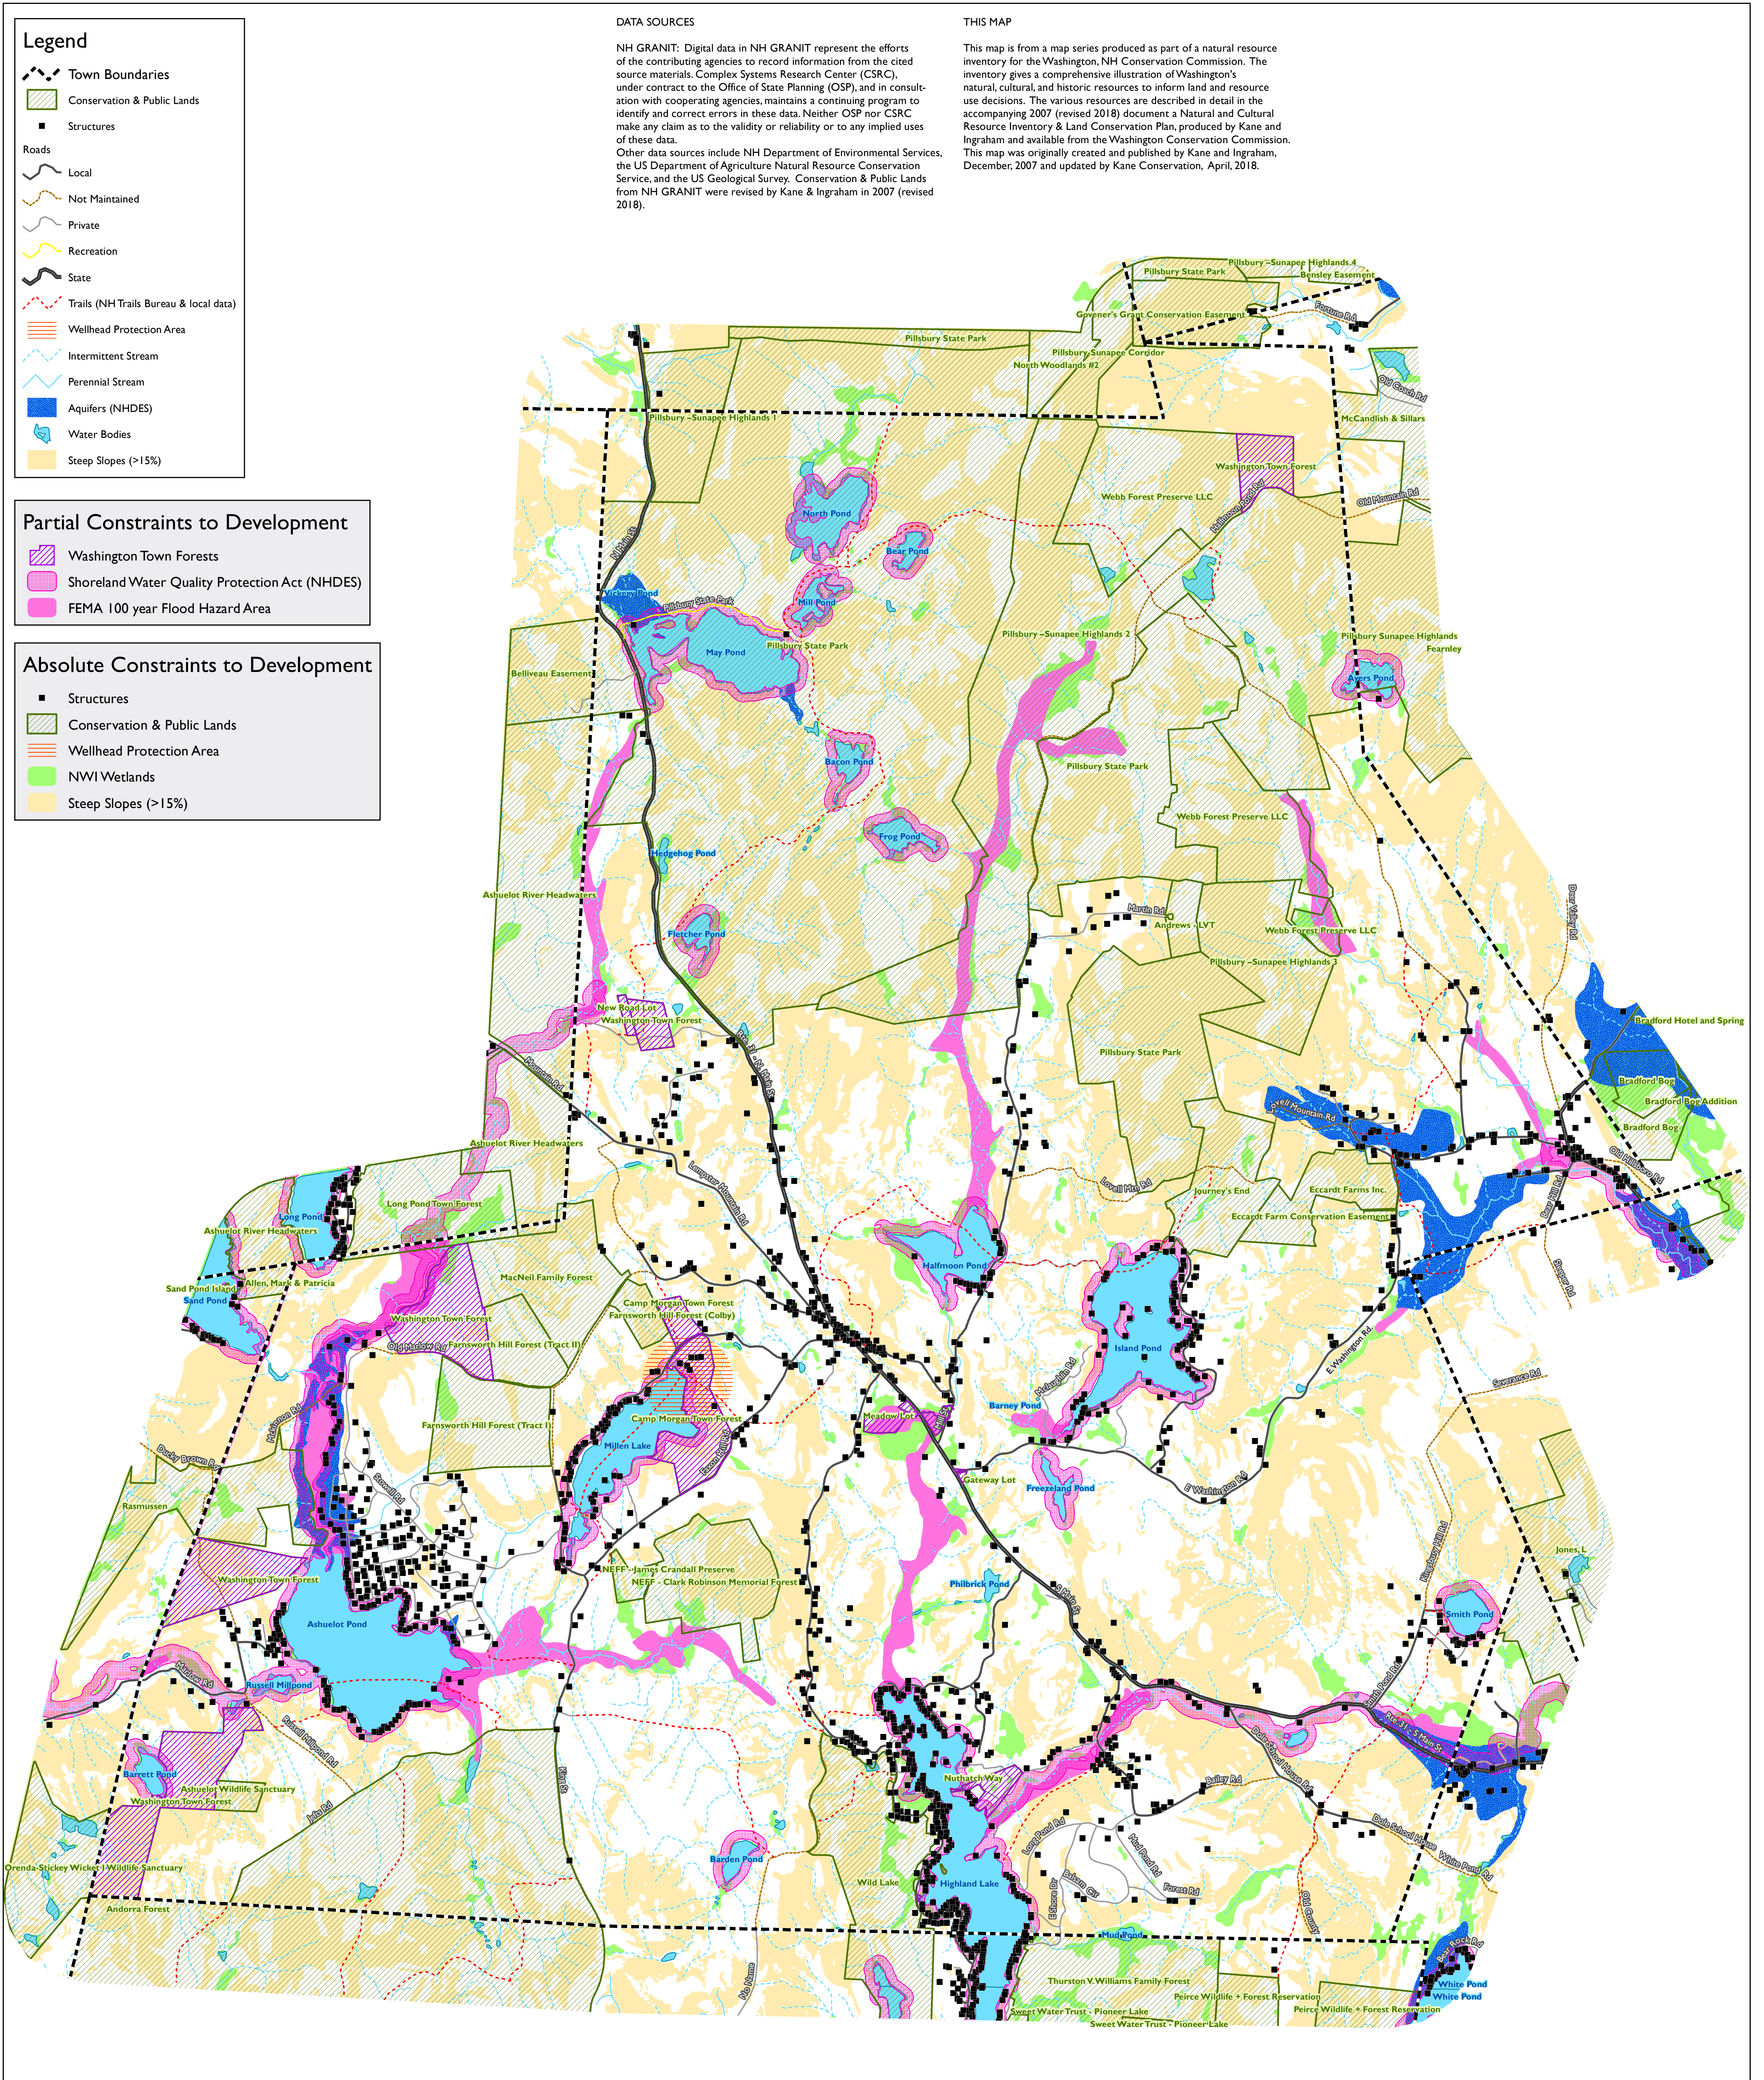

9. Constraints to Development

Washington, NH

Washington, NH Natural Resources Inventory 2018 Update

Map Produced by Kane Conservation, 2018

Full Size Print = 33" X 44"

Scale: 1:20,000

0 2,000 4,000 8,000 12,000 16,000 Feet