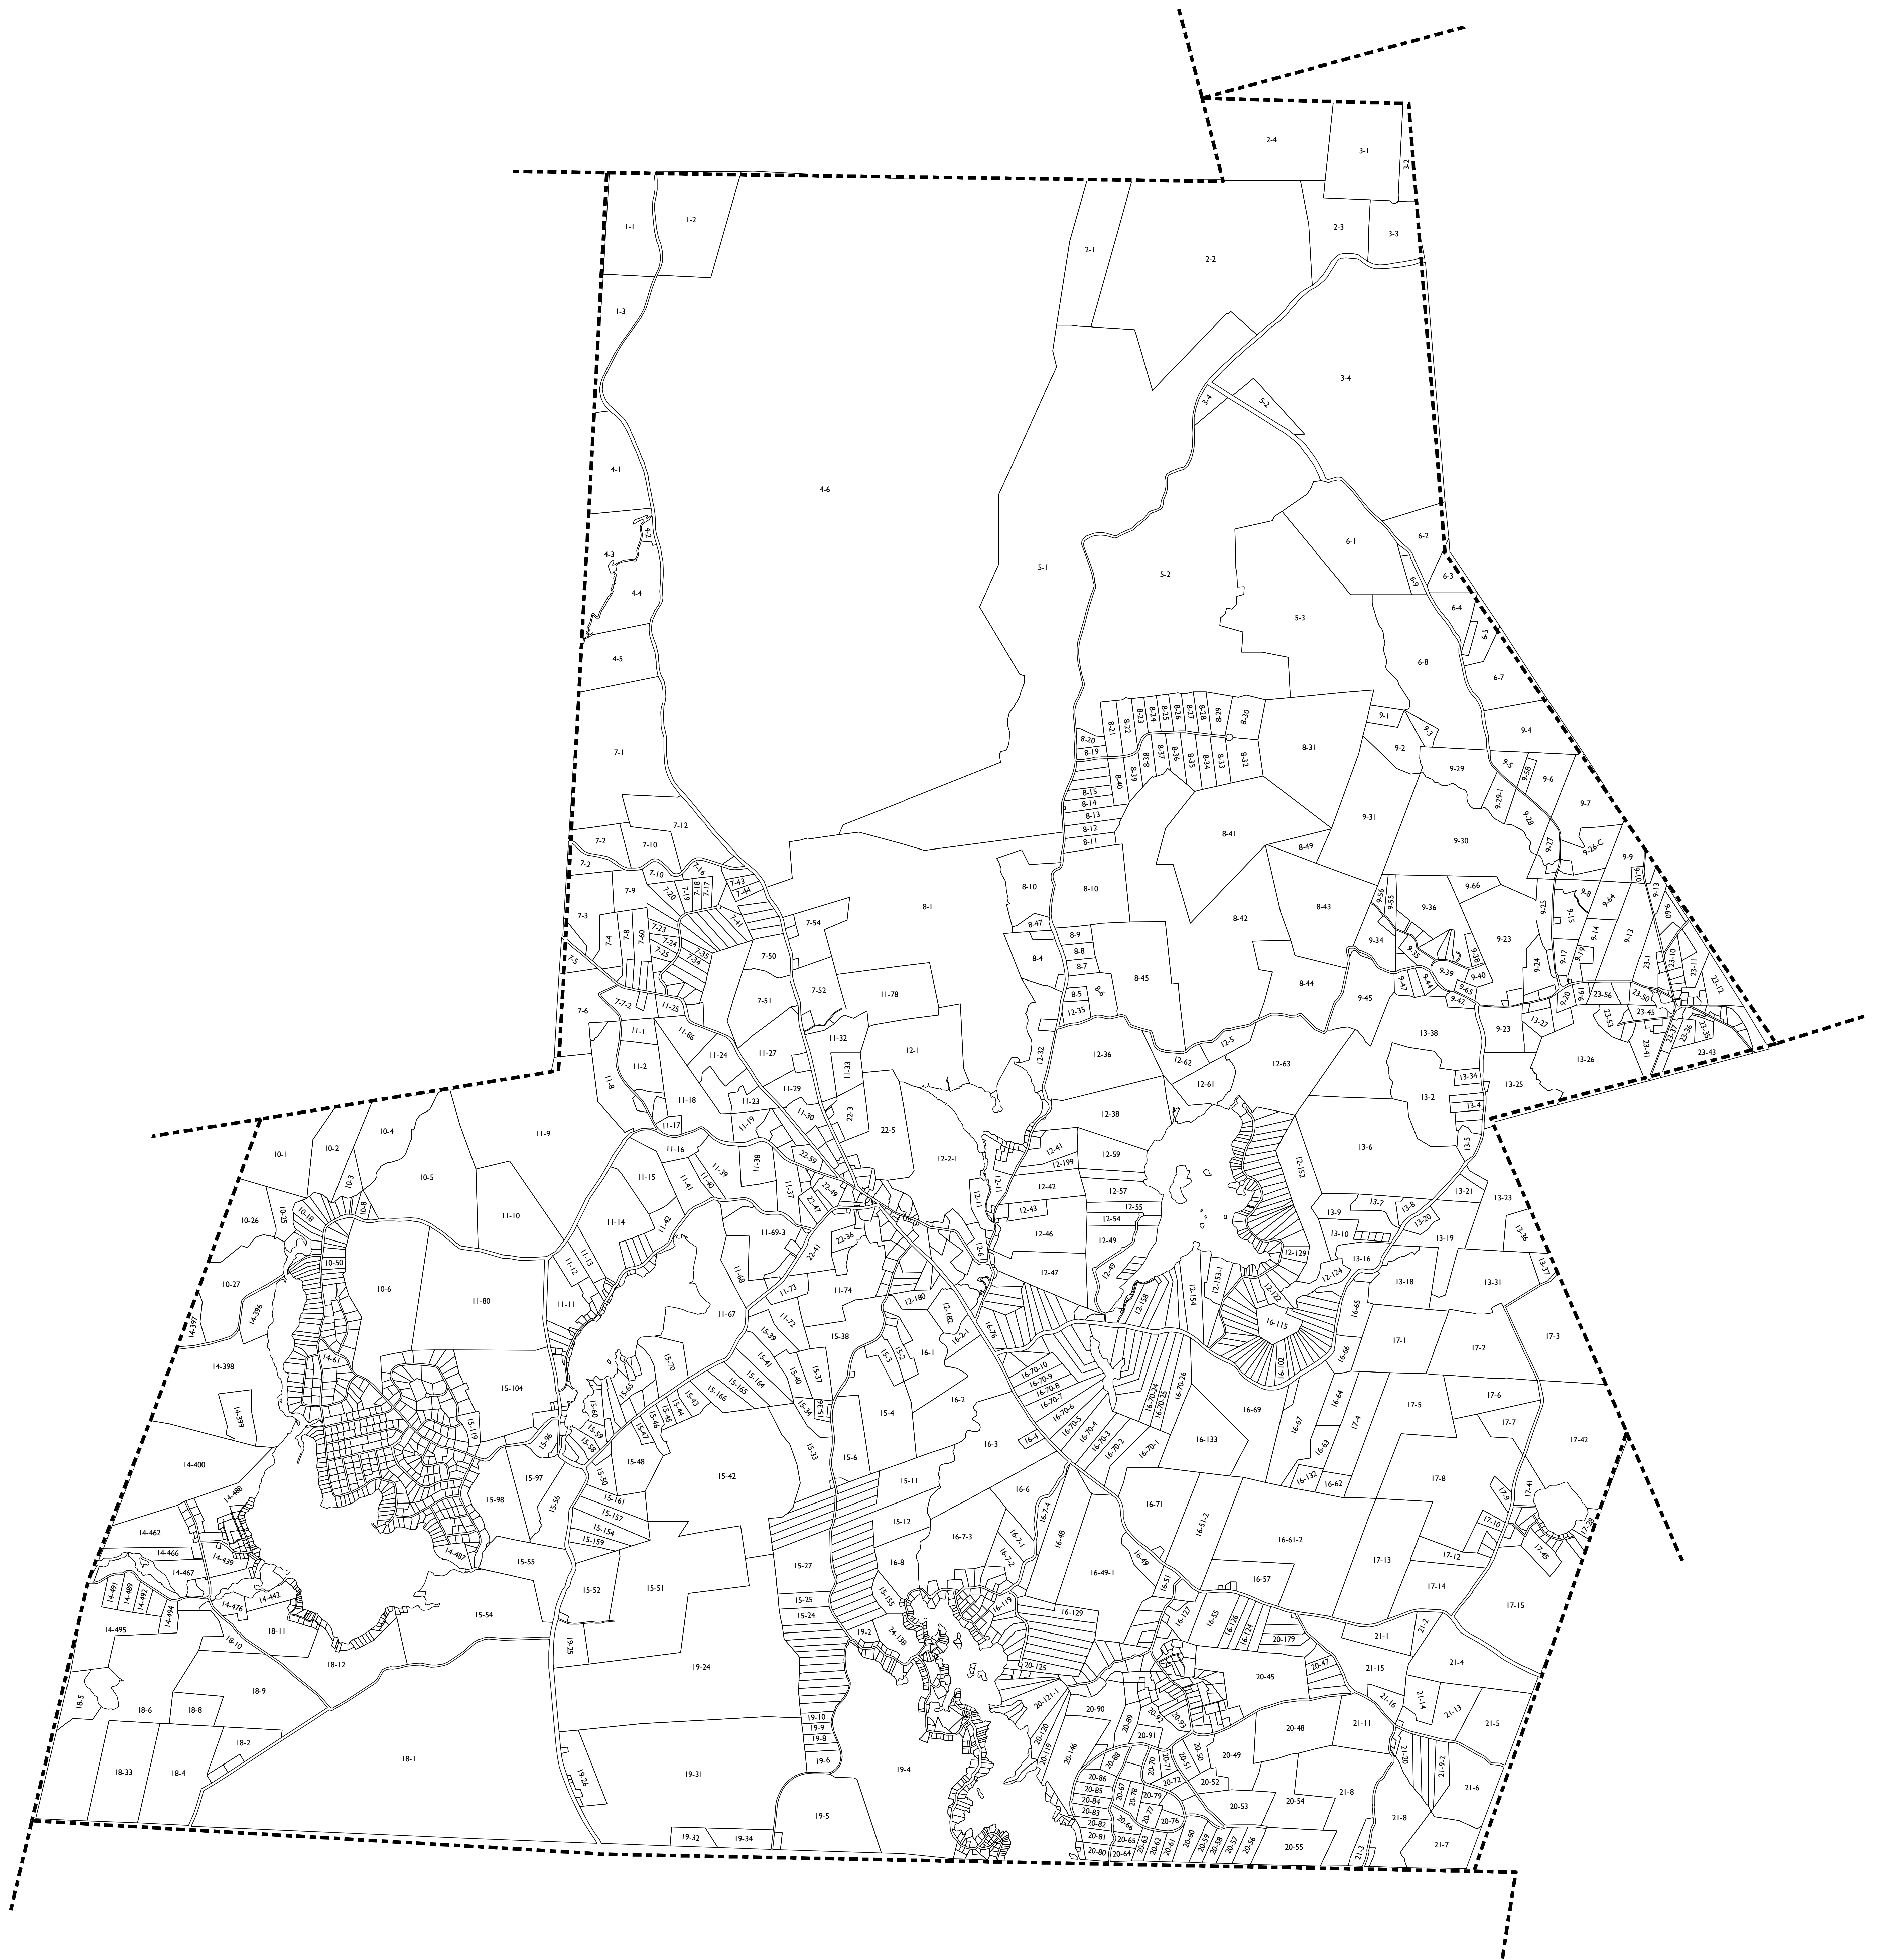

7. Tax Parcel Overlay

Washington, NH

Legend

-  Tax Parcels (Town of Washington, 2015)
-  Town Boundaries

Washington, NH Natural Resources Inventory 2018 Update

Map Produced by Kane Conservation, 2018

Full Size Print = 33" X 44"

Scale: 1:20,000