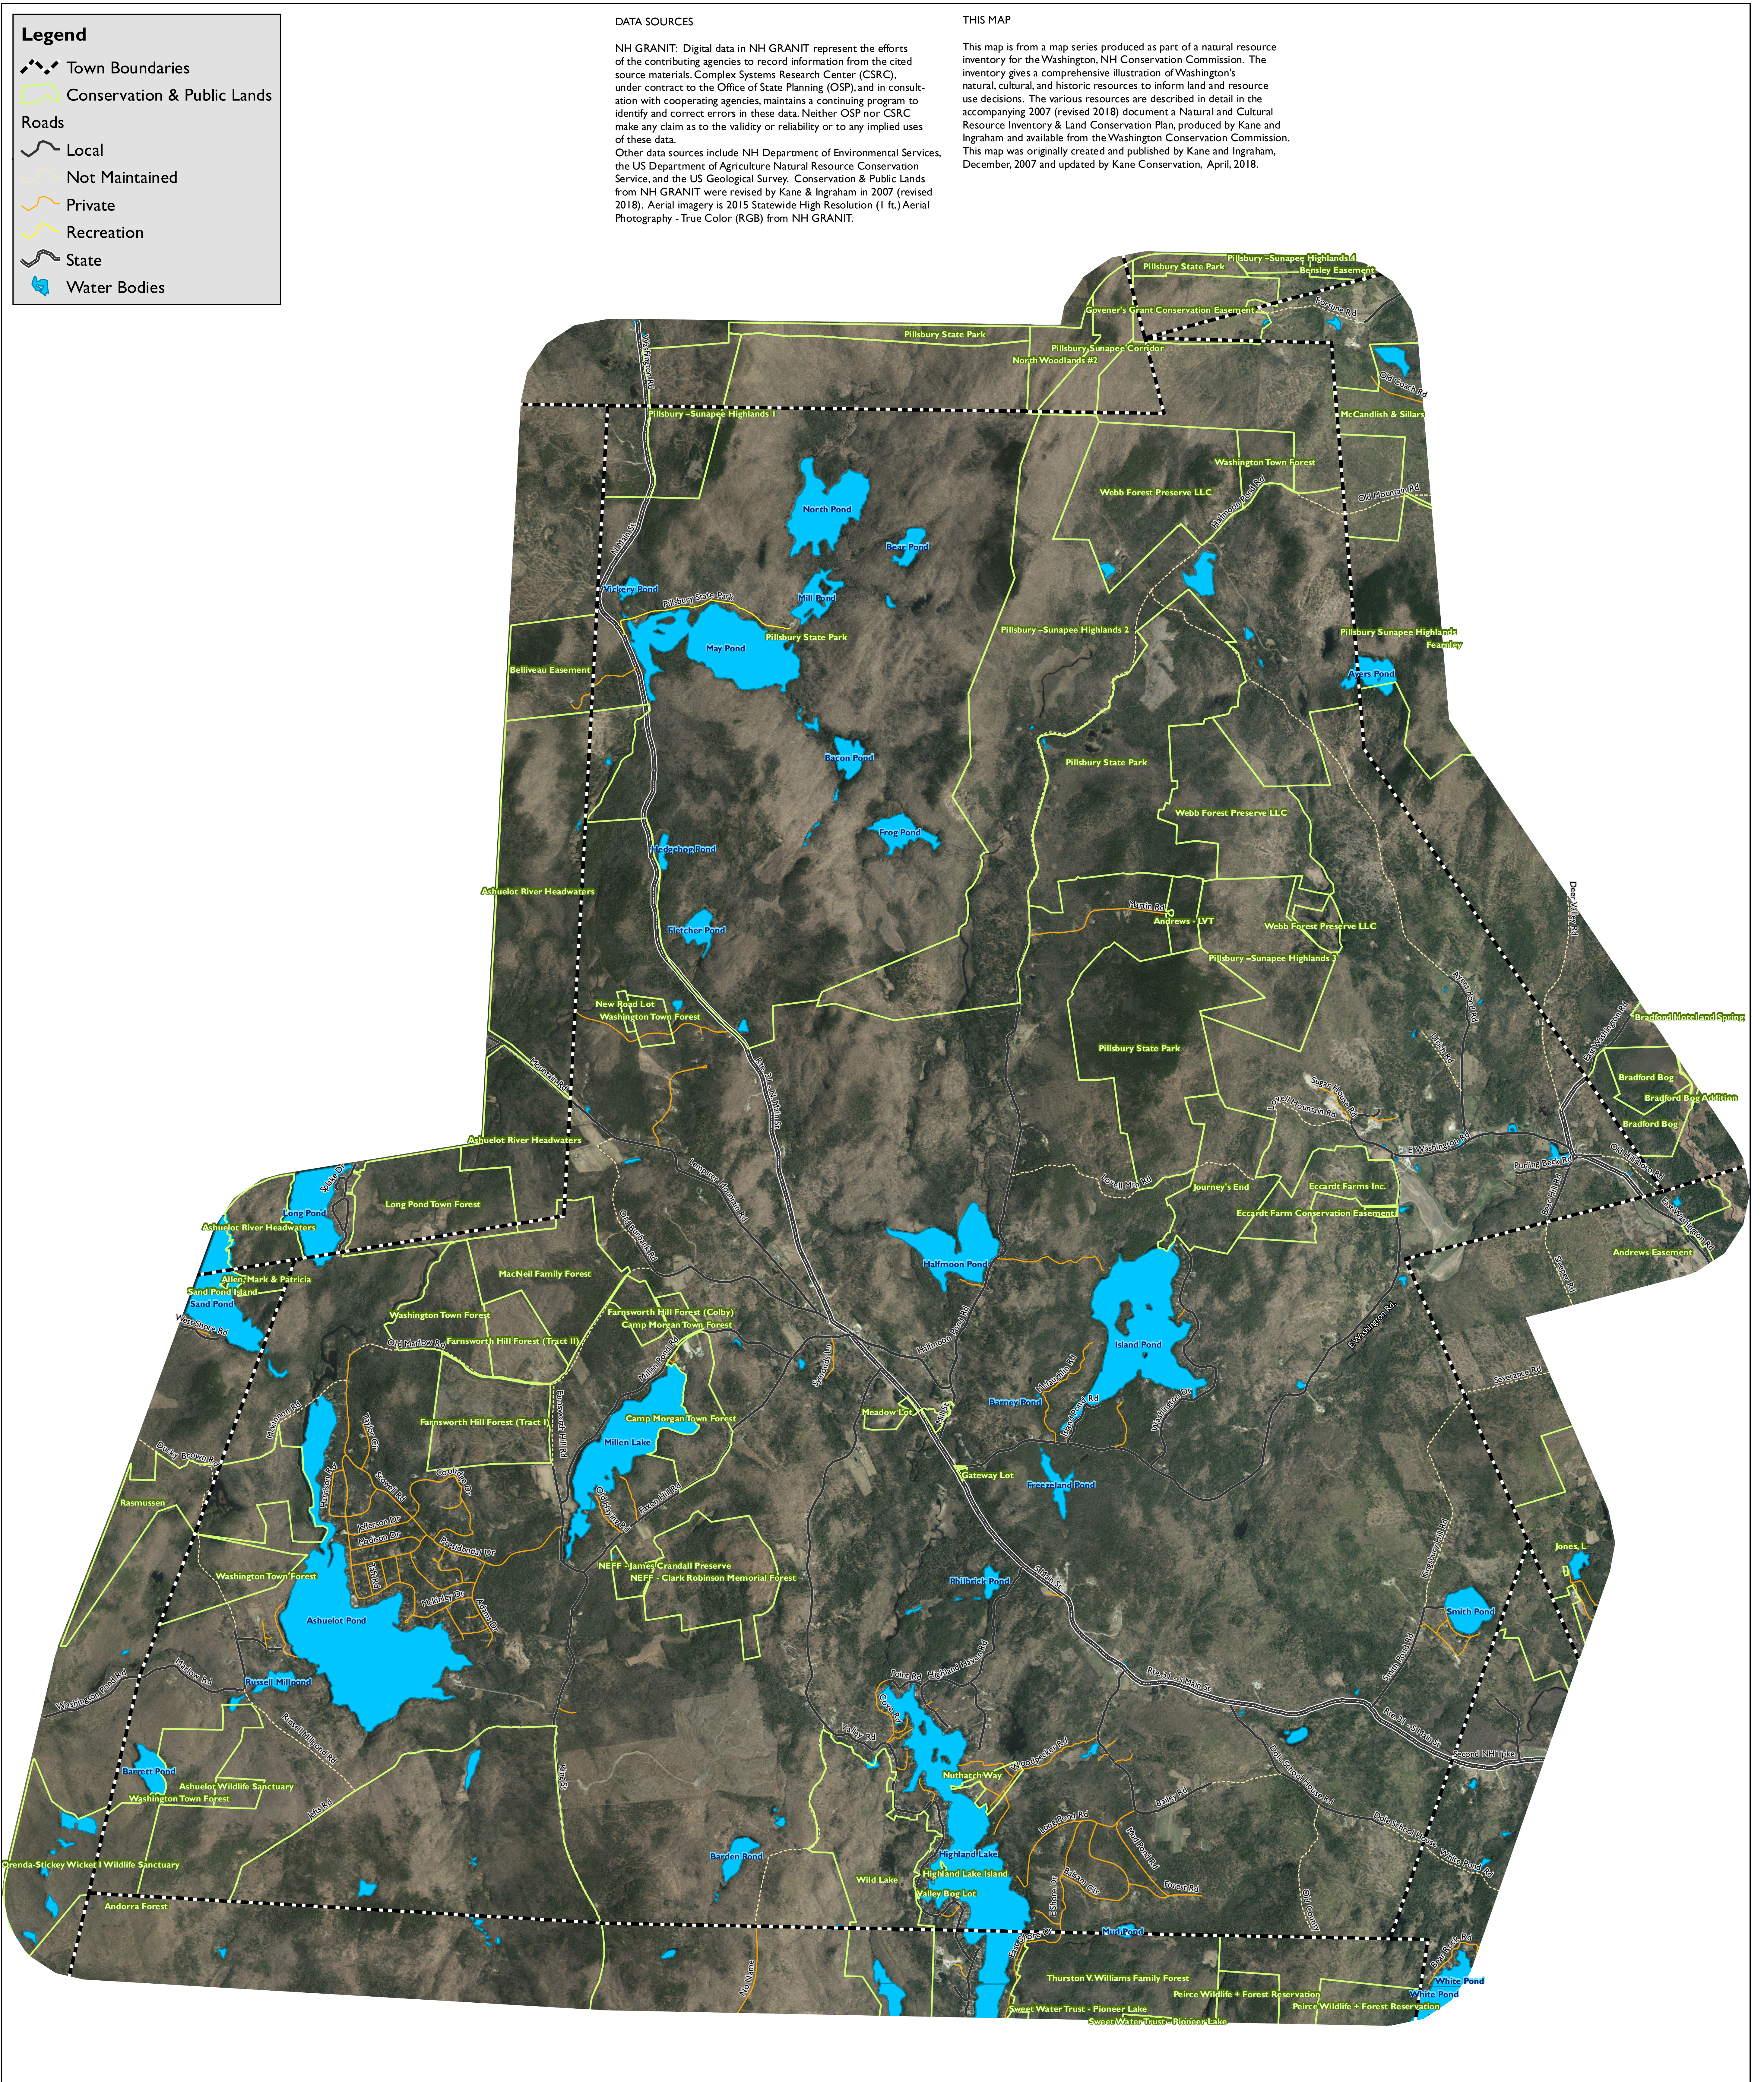

I. Aerial Photo Base Map

Washington, NH

Washington, NH Natural Resources Inventory 2018 Update

Map Produced by Kane Conservation, 2018

Full Size Print = 33" X 44"

Scale: 1:20,000