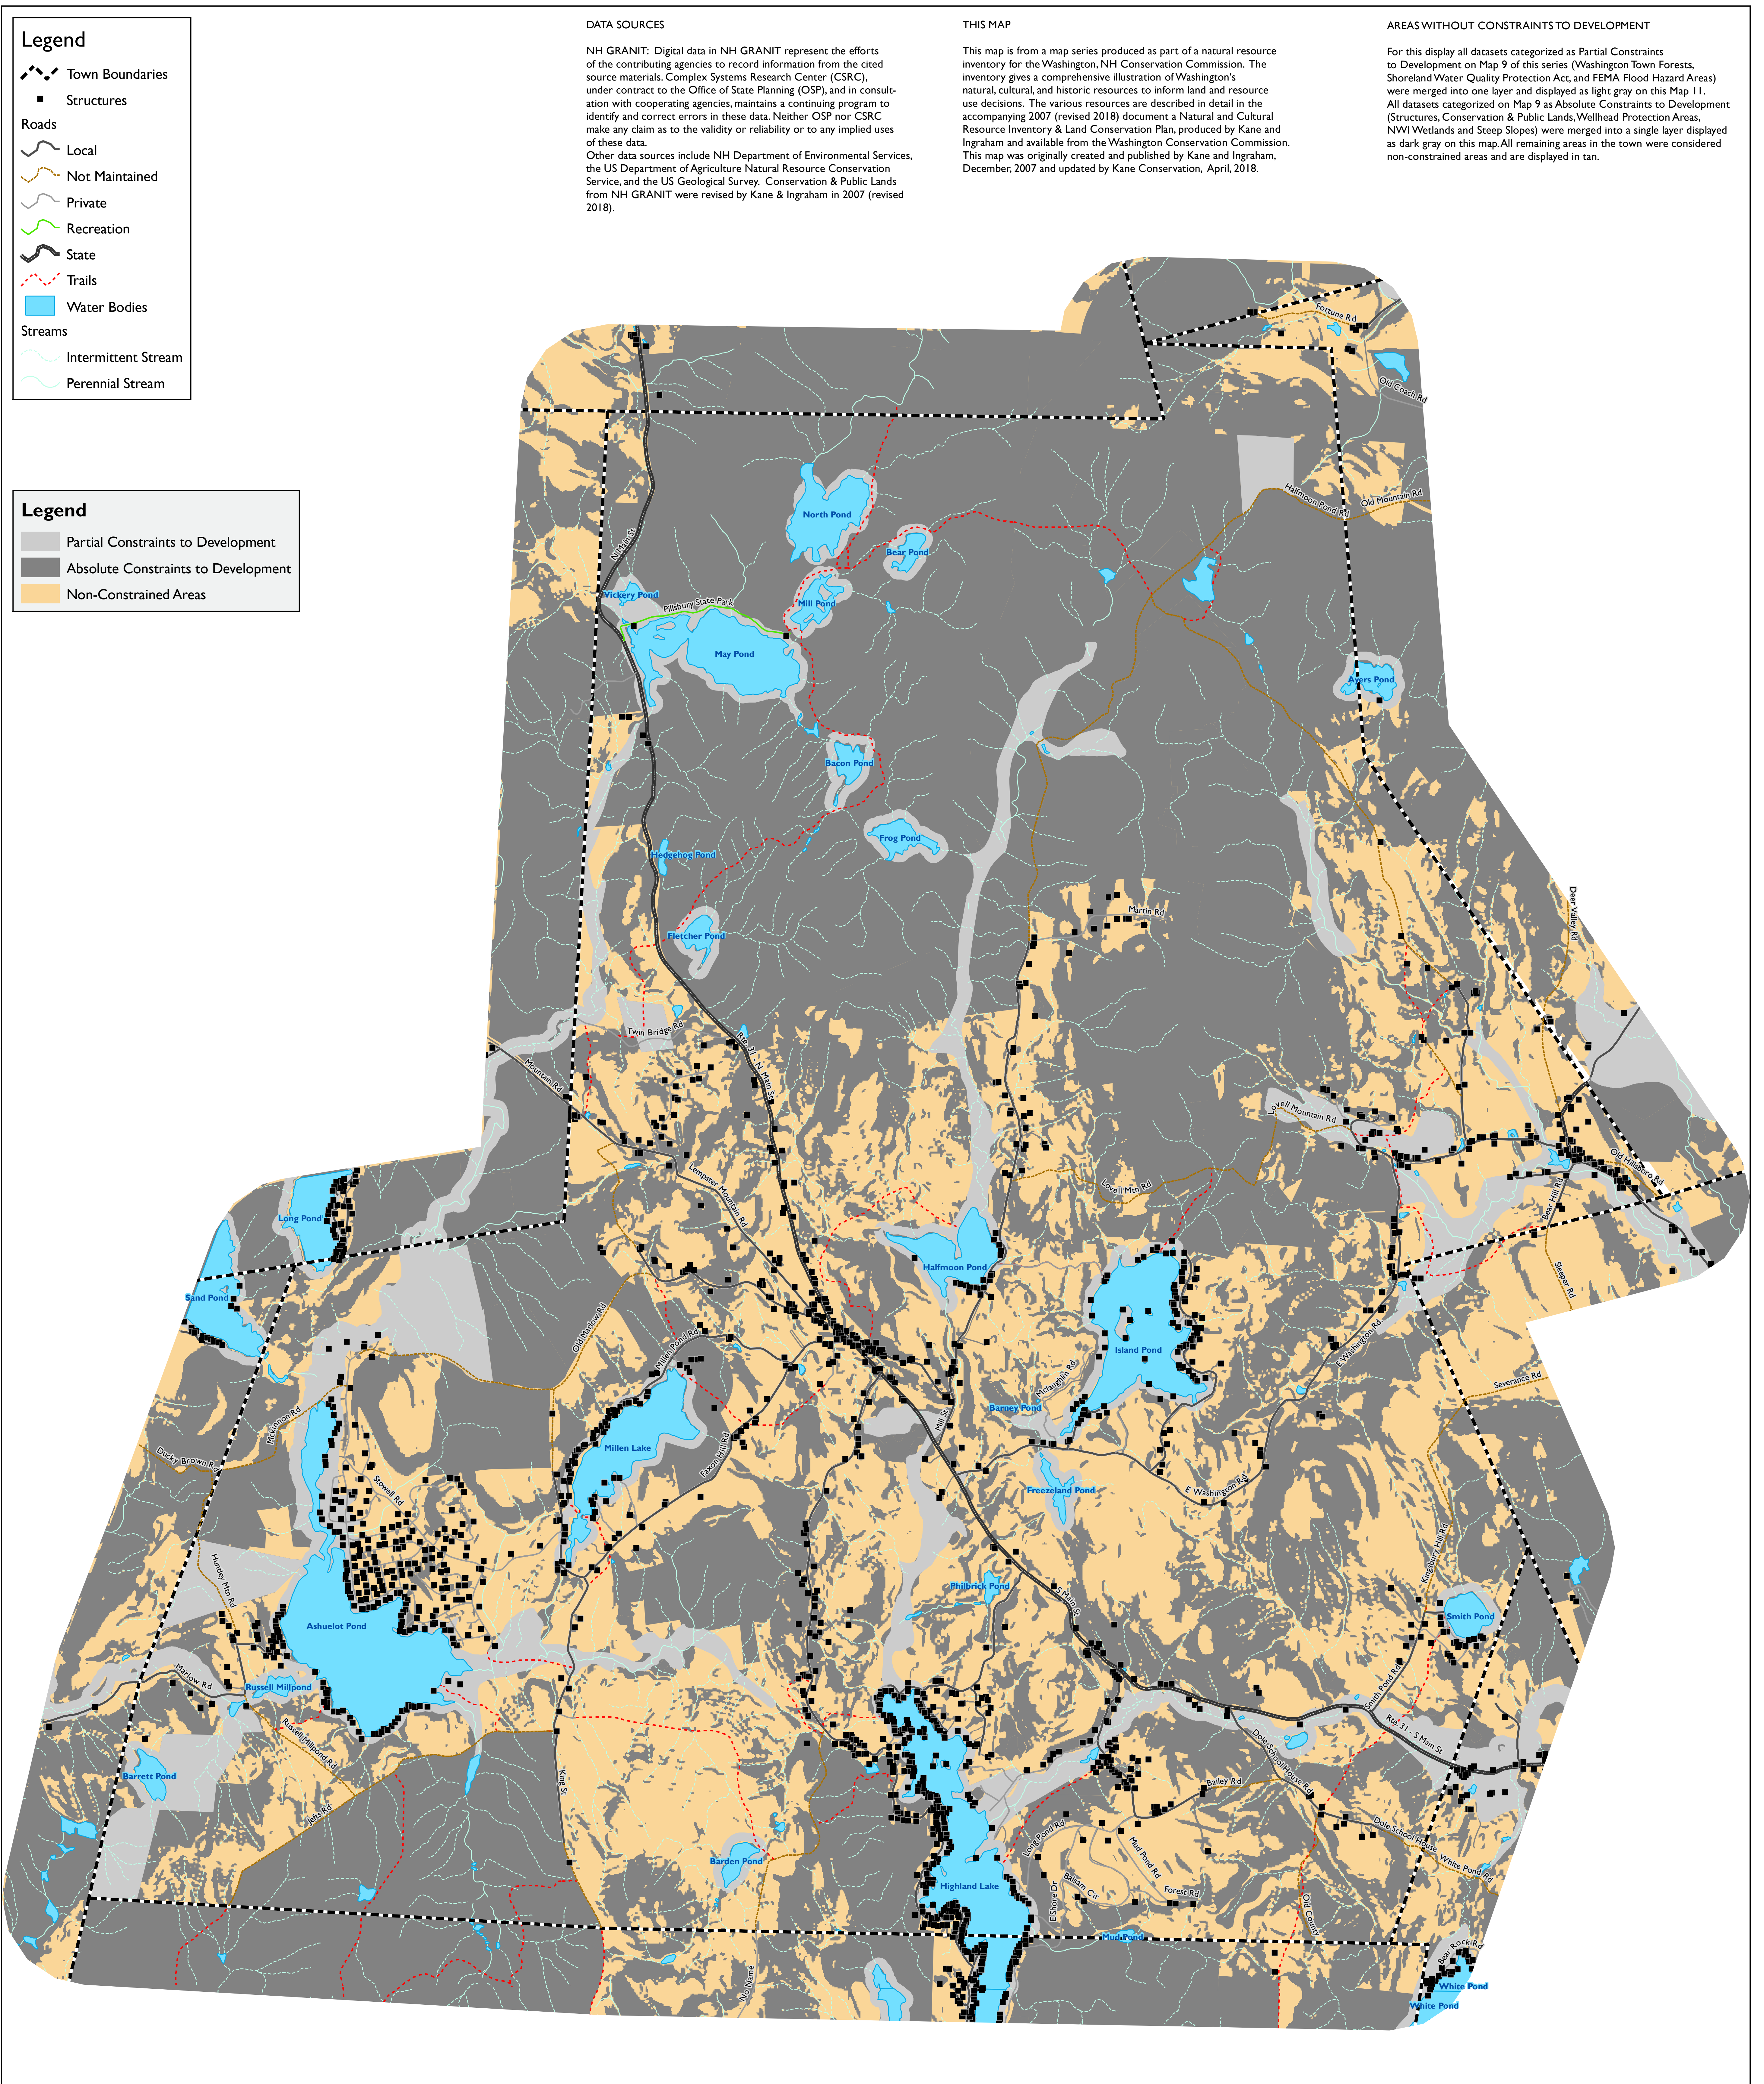

II. Non-Constrained Areas

Washington, NH

Washington, NH Natural Resources Inventory 2018 Update

Map Produced by Kane Conservation, 2018

Full Size Print = 33" X 44"

Scale: 1:20,000