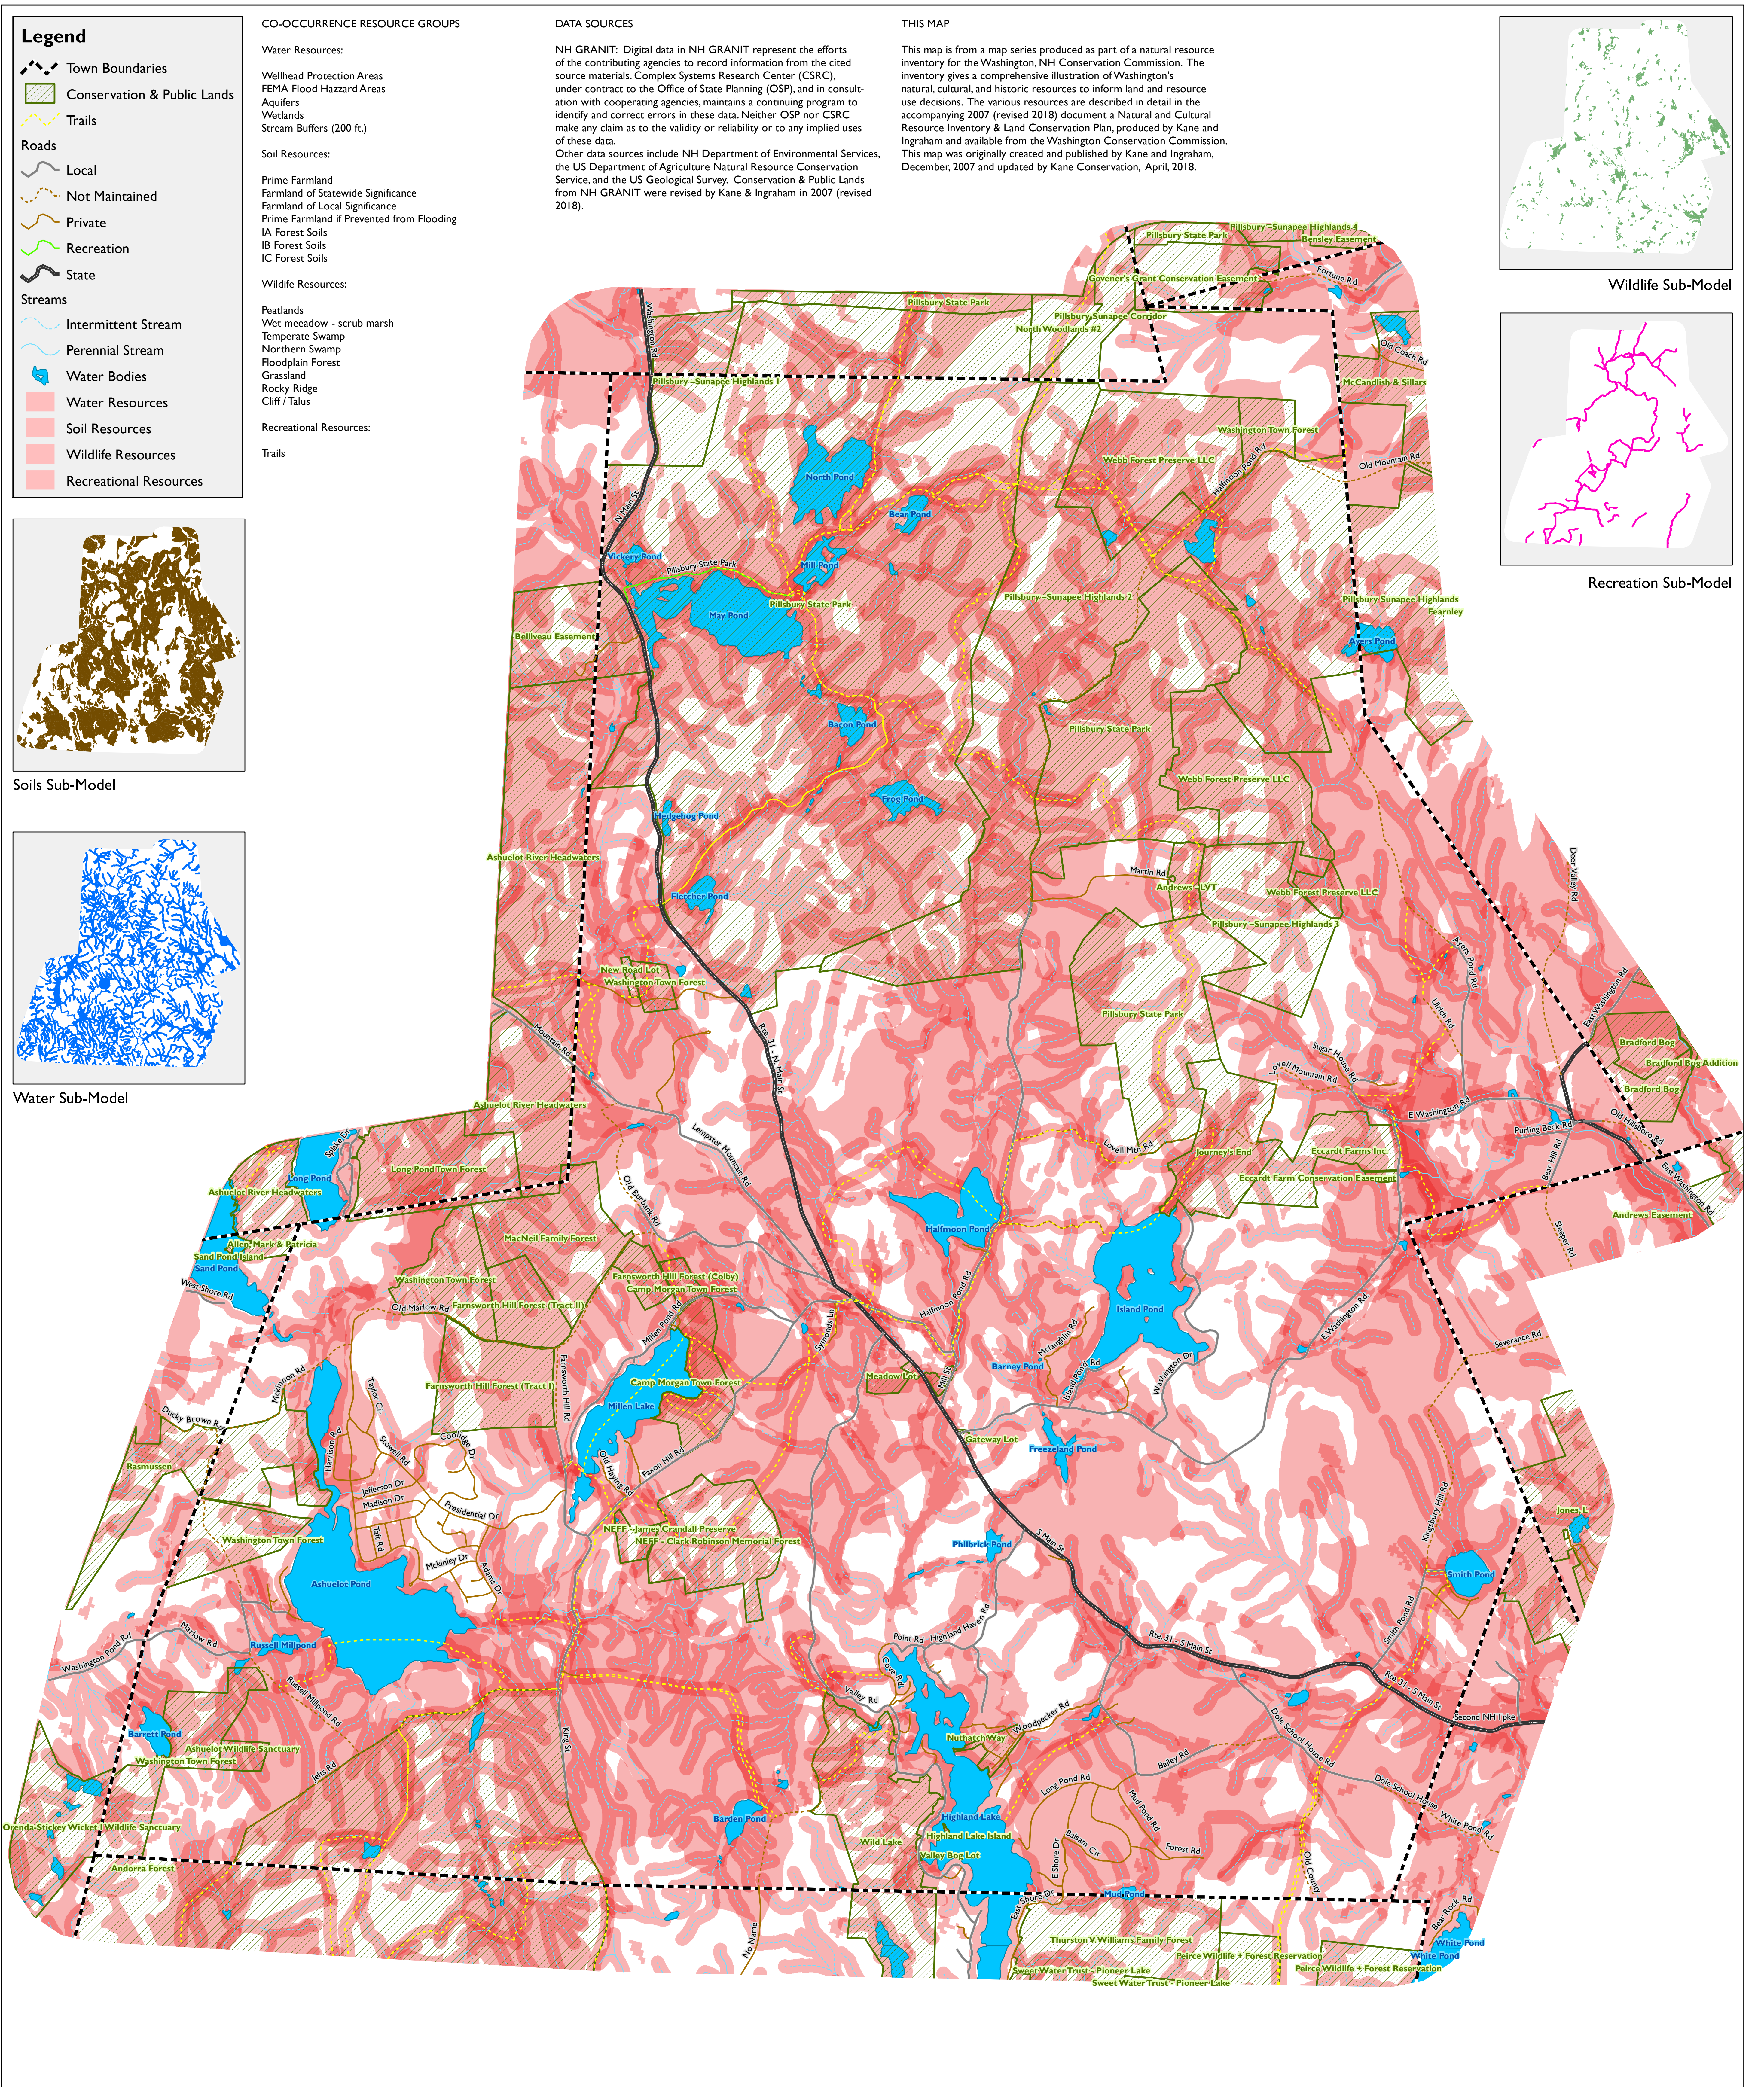

10. Resource Co-occurrence Map

Washington, NH

Washington, NH Natural Resources Inventory 2018 Update

Map Produced by Kane Conservation, 2018

Full Size Print = 33" X 44"

Scale: 1:20,000

0 2,000 4,000 8,000 12,000 16,000 Feet